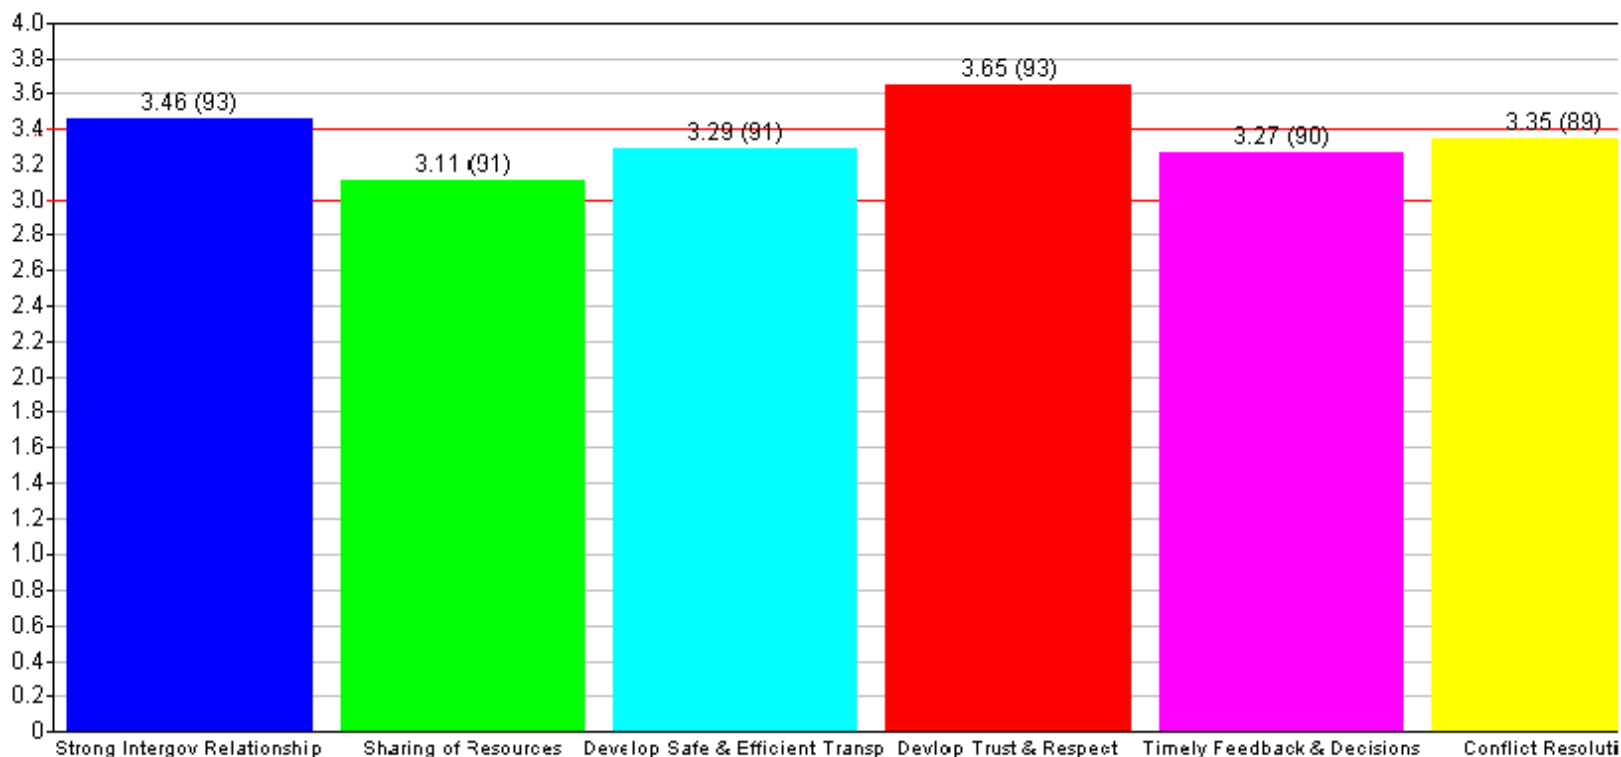

Breakdown

By Evaluator Type

By Goal

>>> All Types <<<

>>> All Goals <<<

Run Report

PEP Goals By Partnership - (SAN CARLOS APACHE) San Carlos Apache

Data Is Based Upon 93 Evaluations (Jun 2009 - May 2011)